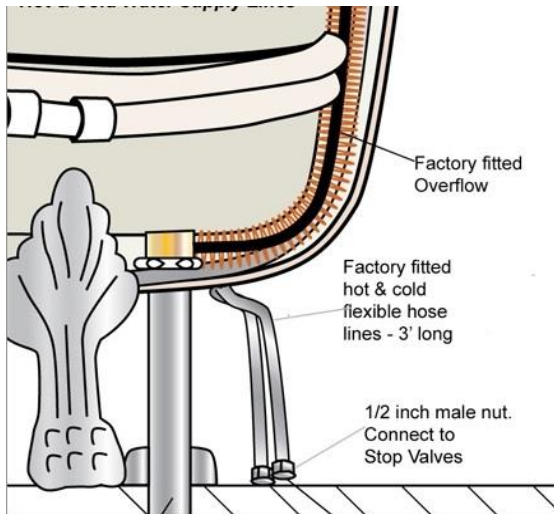

Twin Skin Acrylic Fiberglass Tubs (2 PCS)
Two Pc construction hides all equipment inside the tub!
wht only

- 59 Single Slipper Twinskin CF
- 59 Single Slipper Twinskin Ped
- 67 Single Slipper Twinskin CF
- 67 Single Slipper Twinskin Ped
- 73 Single Slipper Twinskin CF
- 73 Single Slipper Twinskin Ped
- 69 Double ended Twinskin CF
- 69 Double ended Twinskin Ped
- 75 Double ended Twinskin CF
- 75 Double ended Twinskin Ped

Classic Jetted Twin Skin tubs

Freestanding Tub Master Price List

List Jan 2018

Tub	Twin Skin tubs include faucet, drain		
The Classic Jetted Tubs Include Faucet; Edwardian, Victorian, or Expressions			
Soaker	Air Jetted	Water jetted	Combo
N/A	\$4,000	\$4,000	\$5,000
N/A	\$4,400	\$4,400	\$5,400
N/A	\$4,400	\$4,400	\$5,400
N/A	\$4,400	\$4,400	\$5,400
N/A	\$4,400	\$4,400	\$5,400
N/A	\$4,600	\$4,600	\$5,600
N/A	\$4,600	\$4,600	\$5,600
N/A	\$4,800	\$4,800	\$5,800
N/A	\$4,800	\$4,800	\$5,800

All tubs include Heater & LED Light

These water or air jetted tubs feature factory installed Faucets and drains for trouble free jobsite installation

Drain should be located directly under tub drain.

Flexible water supplies install near drain.